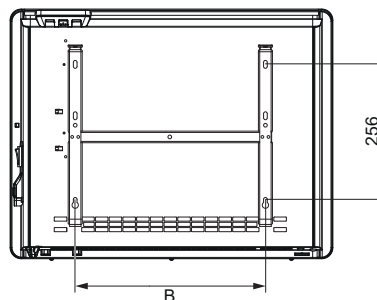

Model	TREND		
	CNS 100 Trend	CNS 150 Trend	CNS 200 Trend
	200192	200193	200194
Output	kW 1.0	1.5	2.0
Current	A 4	6	8
Connection	1/N/PE ~ 230 V		
Temperature adjustment	°C 5 - 30		
IP Rating	IP24		
Width	mm 426	582	738
Height	mm 450	450	450
Depth	mm 100	100	100
Weight	kg 4.6	6.0	7.7
Colour	Alpine white		
Installation	Wall mounted		

CNS Trend

Smart Control Unit

CNS Trend Dimensions

DIMENSION A
CNS 100 Trend = 426
CNS 150 Trend = 582
CNS 200 Trend = 738
DIMENSION B
CNS 100 Trend = 179
CNS 150 Trend = 335
CNS 200 Trend = 491

STIEBEL ELTRON is committed to our policy of continual improvement, some features may have subsequently been changed or even removed. Our advisors will be happy to consult with you regarding the currently applicable equipment features. The images used in this data sheet are for reference only.