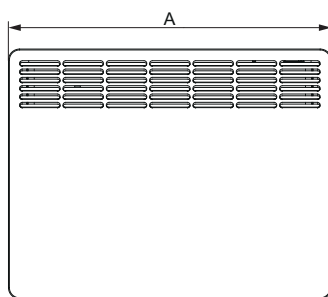

Model	TREND		
	CNS 100 Trend	CNS 150 Trend	CNS 200 Trend
	200192	200193	200194
Output	kW 1.0	1.5	2.0
Current	A 4	6	8
Connection	1/N/PE ~ 230 V		
Temperature adjustment	°C 5 - 30		
IP Rating	IP24		
Width	mm 426	582	738
Height	mm 450	450	450
Depth	mm 100	100	100
Weight	kg 4.6	6.0	7.7
Colour	Alpine white		
Installation	Wall mounted		

CNS Trend

Smart Control Unit

CNS Trend Dimensions

DIMENSION A
CNS 100 Trend = 426
CNS 150 Trend = 582
CNS 200 Trend = 738
DIMENSION B
CNS 100 Trend = 179
CNS 150 Trend = 335
CNS 200 Trend = 491

STIEBEL ELTRON is committed to our policy of continual improvement, some features may have subsequently been changed or even removed. Our advisors will be happy to consult with you regarding the currently applicable equipment features. The images used in this data sheet are for reference only.