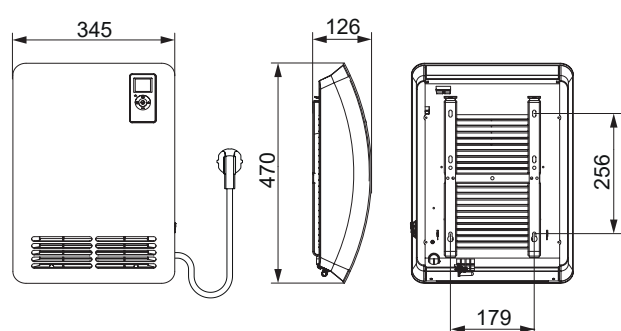

## Dimensions

D0000074799

<b>PREMIUM</b>	
<b>Model</b>	<b>CK 20 Premium</b>
Heating output	2.0 KW
Connection	1/N/PE ~ 230 V
Current	8.7 A
Installation	Wall mounted
Output stages	0 - 1000 - 2000
Temperature setting range	5-30 °C
Display and operation	Smart control unit, backlit LCD
IP rating	IP24
Protection class	I
Colour	Alpine White
Height   Width   Depth	470   345   126
Weight	5.3 kg