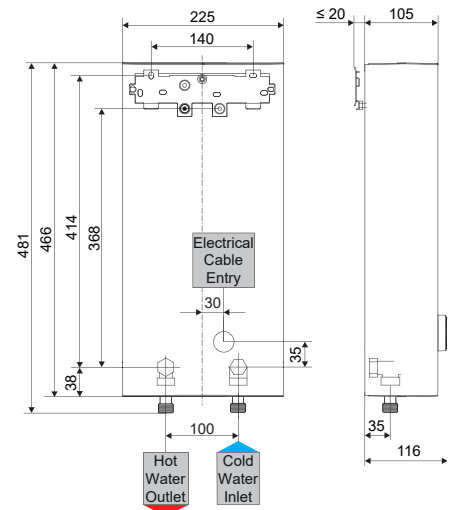

#### Cold Water Temperatures

New Zealand: 15 °C

DEL Plus

Optional Wireless Remote (FFB 4)

Dimensions and Connections  
In-wall or bottom entry connection available.

STIEBEL ELTRON is committed to our policy of continual improvement, some features may have subsequently been changed or even removed.