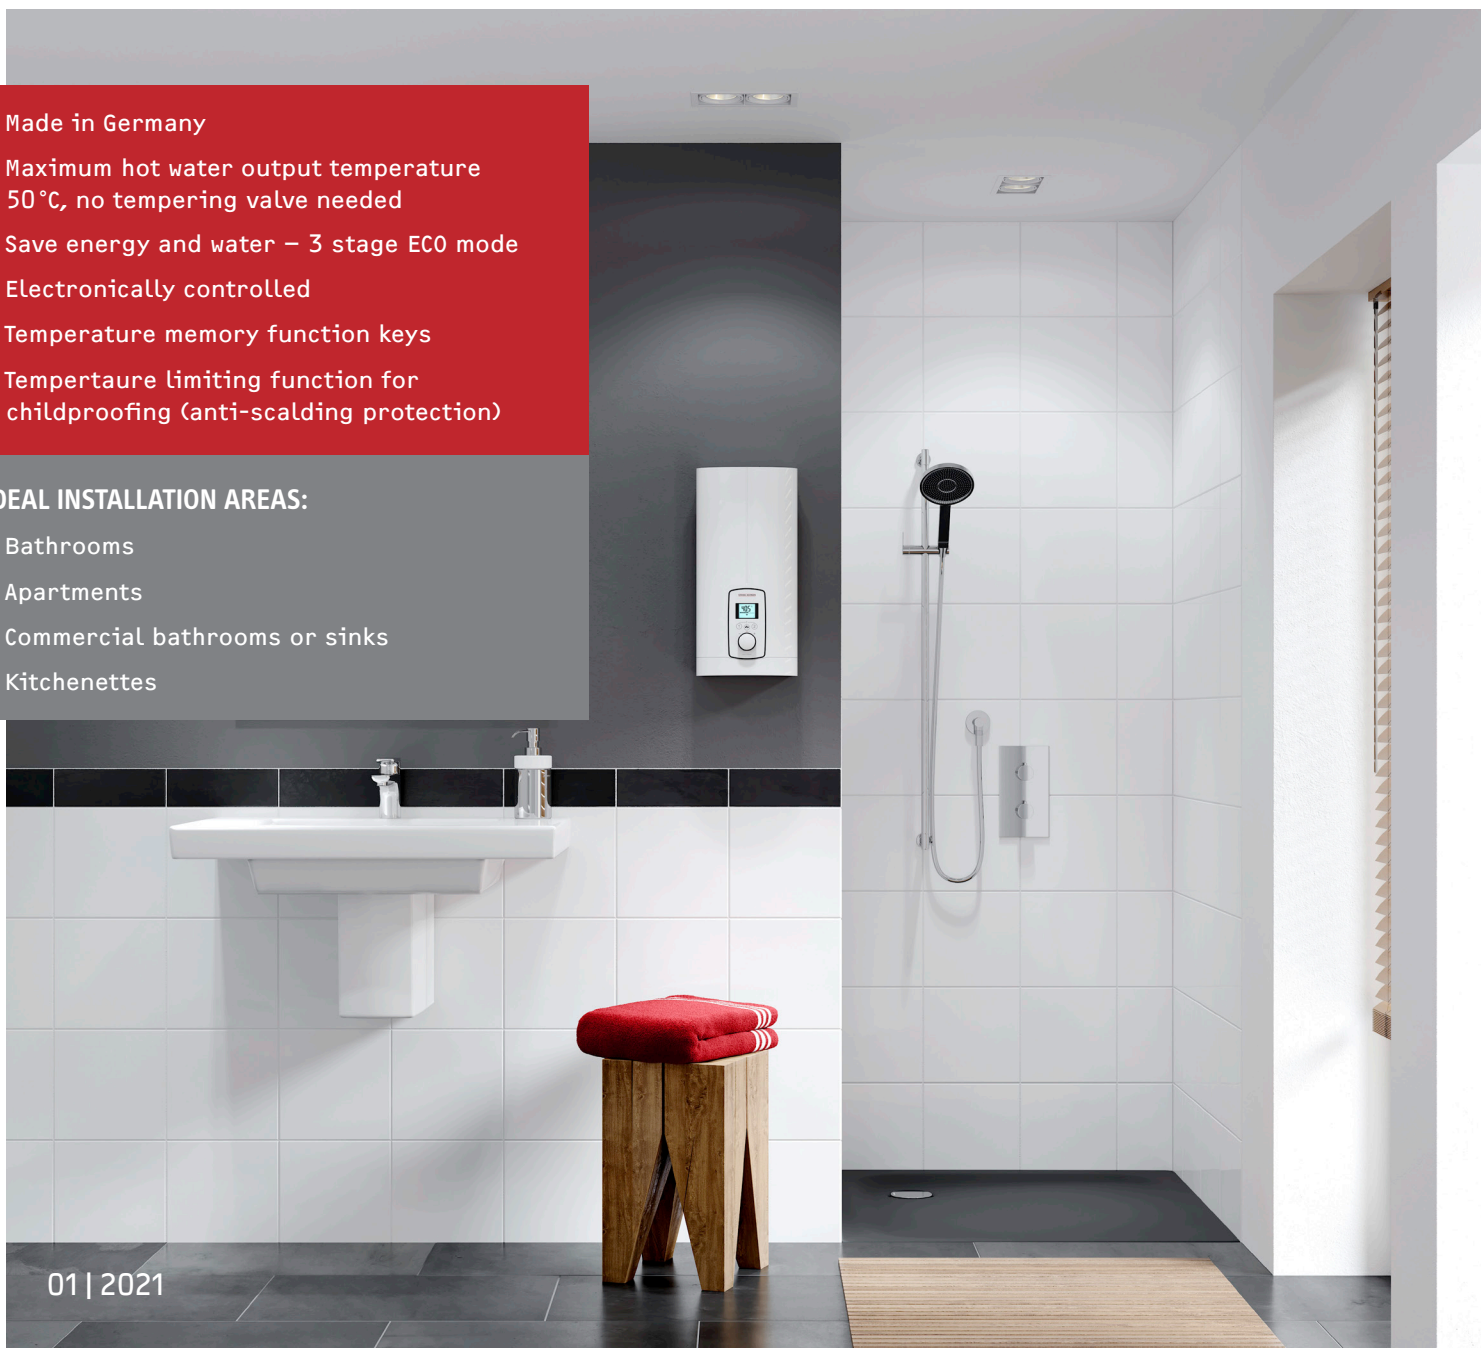

# Data Sheet: DEL Plus

- › DEL 18 Plus
- › DEL 27 Plus

- › Made in Germany
- › Maximum hot water output temperature 50°C, no tempering valve needed
- › Save energy and water – 3 stage ECO mode
- › Electronically controlled
- › Temperature memory function keys
- › Temperature limiting function for childproofing (anti-scalding protection)

## IDEAL INSTALLATION AREAS:

- › Bathrooms
- › Apartments
- › Commercial bathrooms or sinks
- › Kitchenettes

# DEL Plus

ENJOY A HIGH LEVEL OF CONVENIENCE

Improving on the original DEL, the new DEL Plus electric instantaneous water heater is the latest offering from STIEBEL ELTRON. With backlit multifunction display, temperature memory, childproofing and ECO mode, it offers best-in-class comfort and convenience. The energy and water saving ECO mode can be used to limit the maximum flow rate of the DEL Plus to enable a constant hot water temperature, even where inlet temperatures are low.