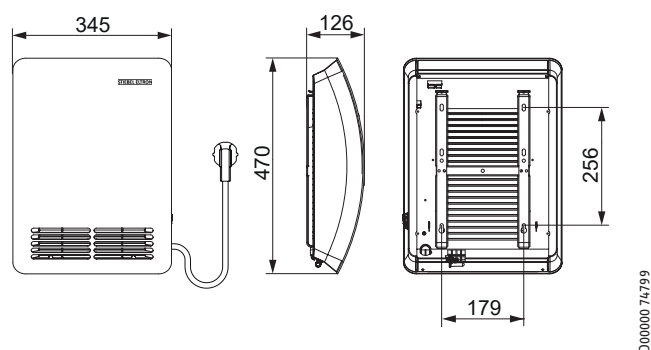

## Dimensions

Model	Plus
Heating output	CK 20 Plus 2.0 KW
Connection	1/N/PE ~ 230 V
Current	8.7 A
Installation	Wall mounted
Output stages	1
Temperature setting range	5-35 °C
Display and operation	Rotary Dial
IP rating	IP24
Protection class	I
Colour	Alpine White
Height   Width   Depth	470   345   126
Weight	5.3 kg